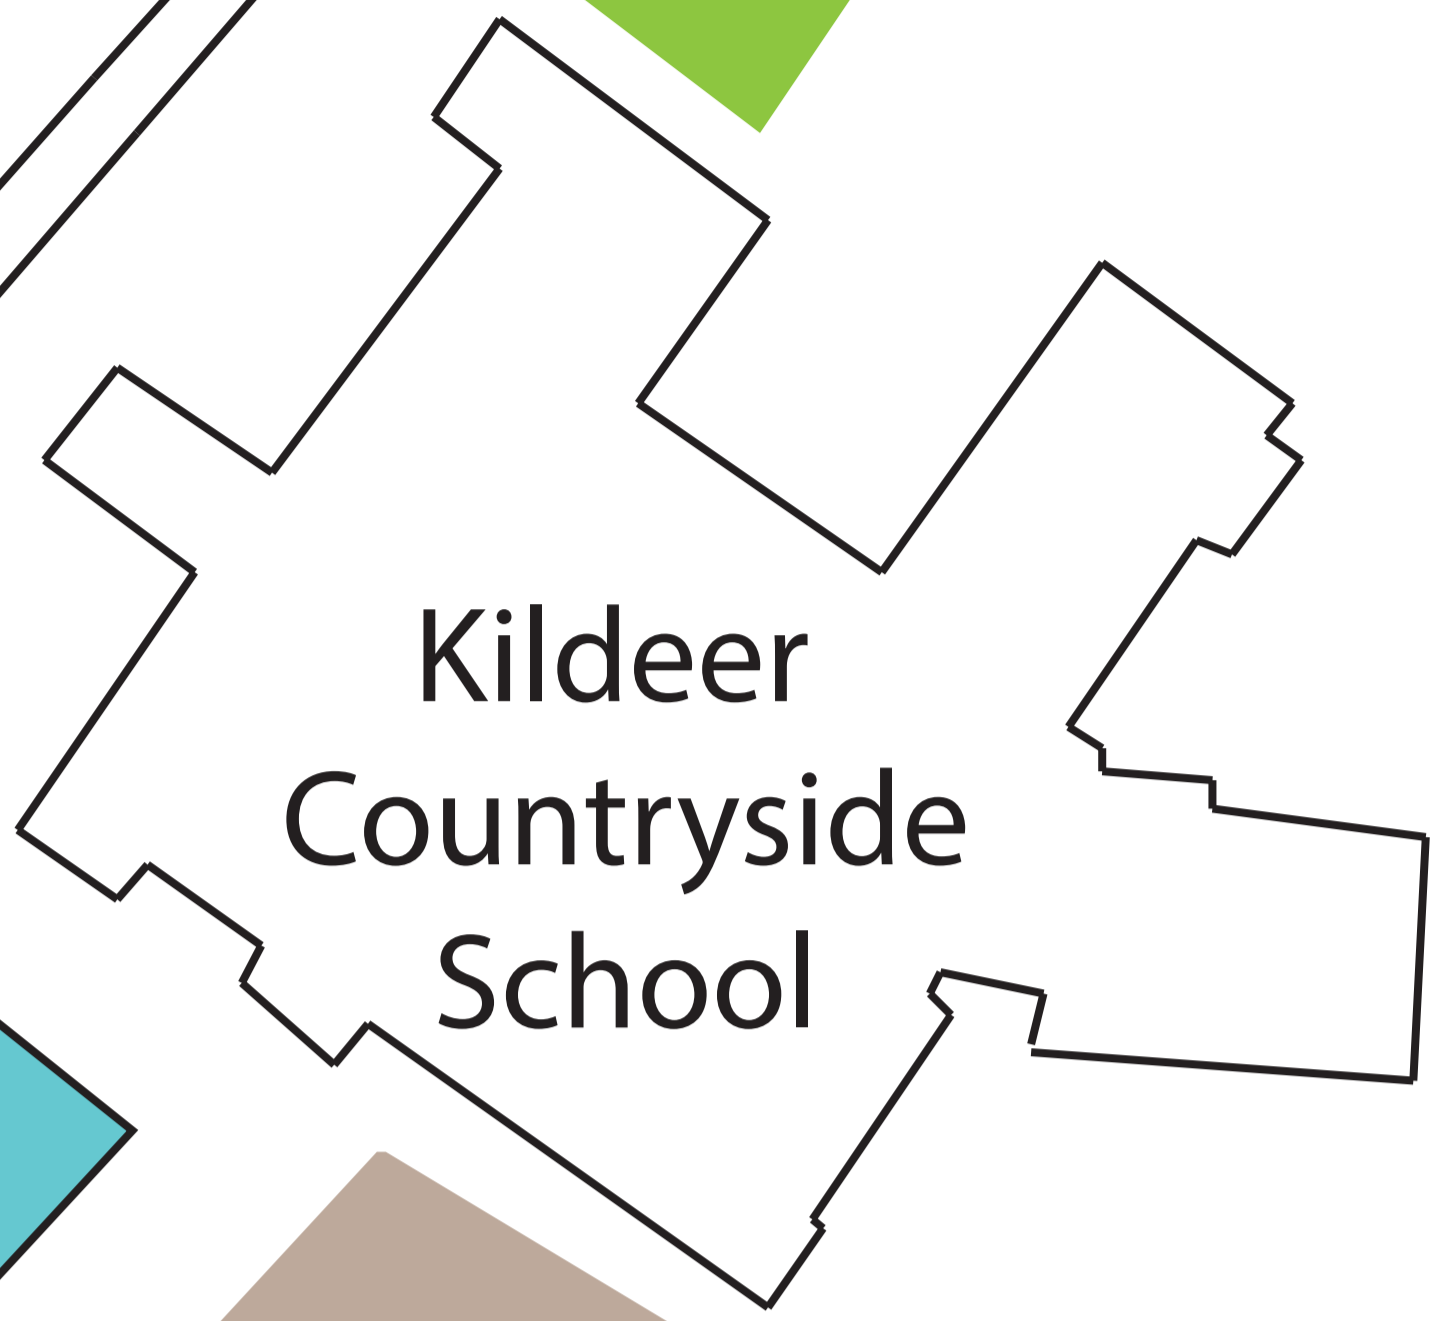

5K Run Start and Finish

Old McHenry Road

HISTORIC
DOWNTOWN
LONG GROVE

The Long Grove Church has given us permission for participants to utilize their lot as well.

BRIDGE

Robert Parker Coffin Road