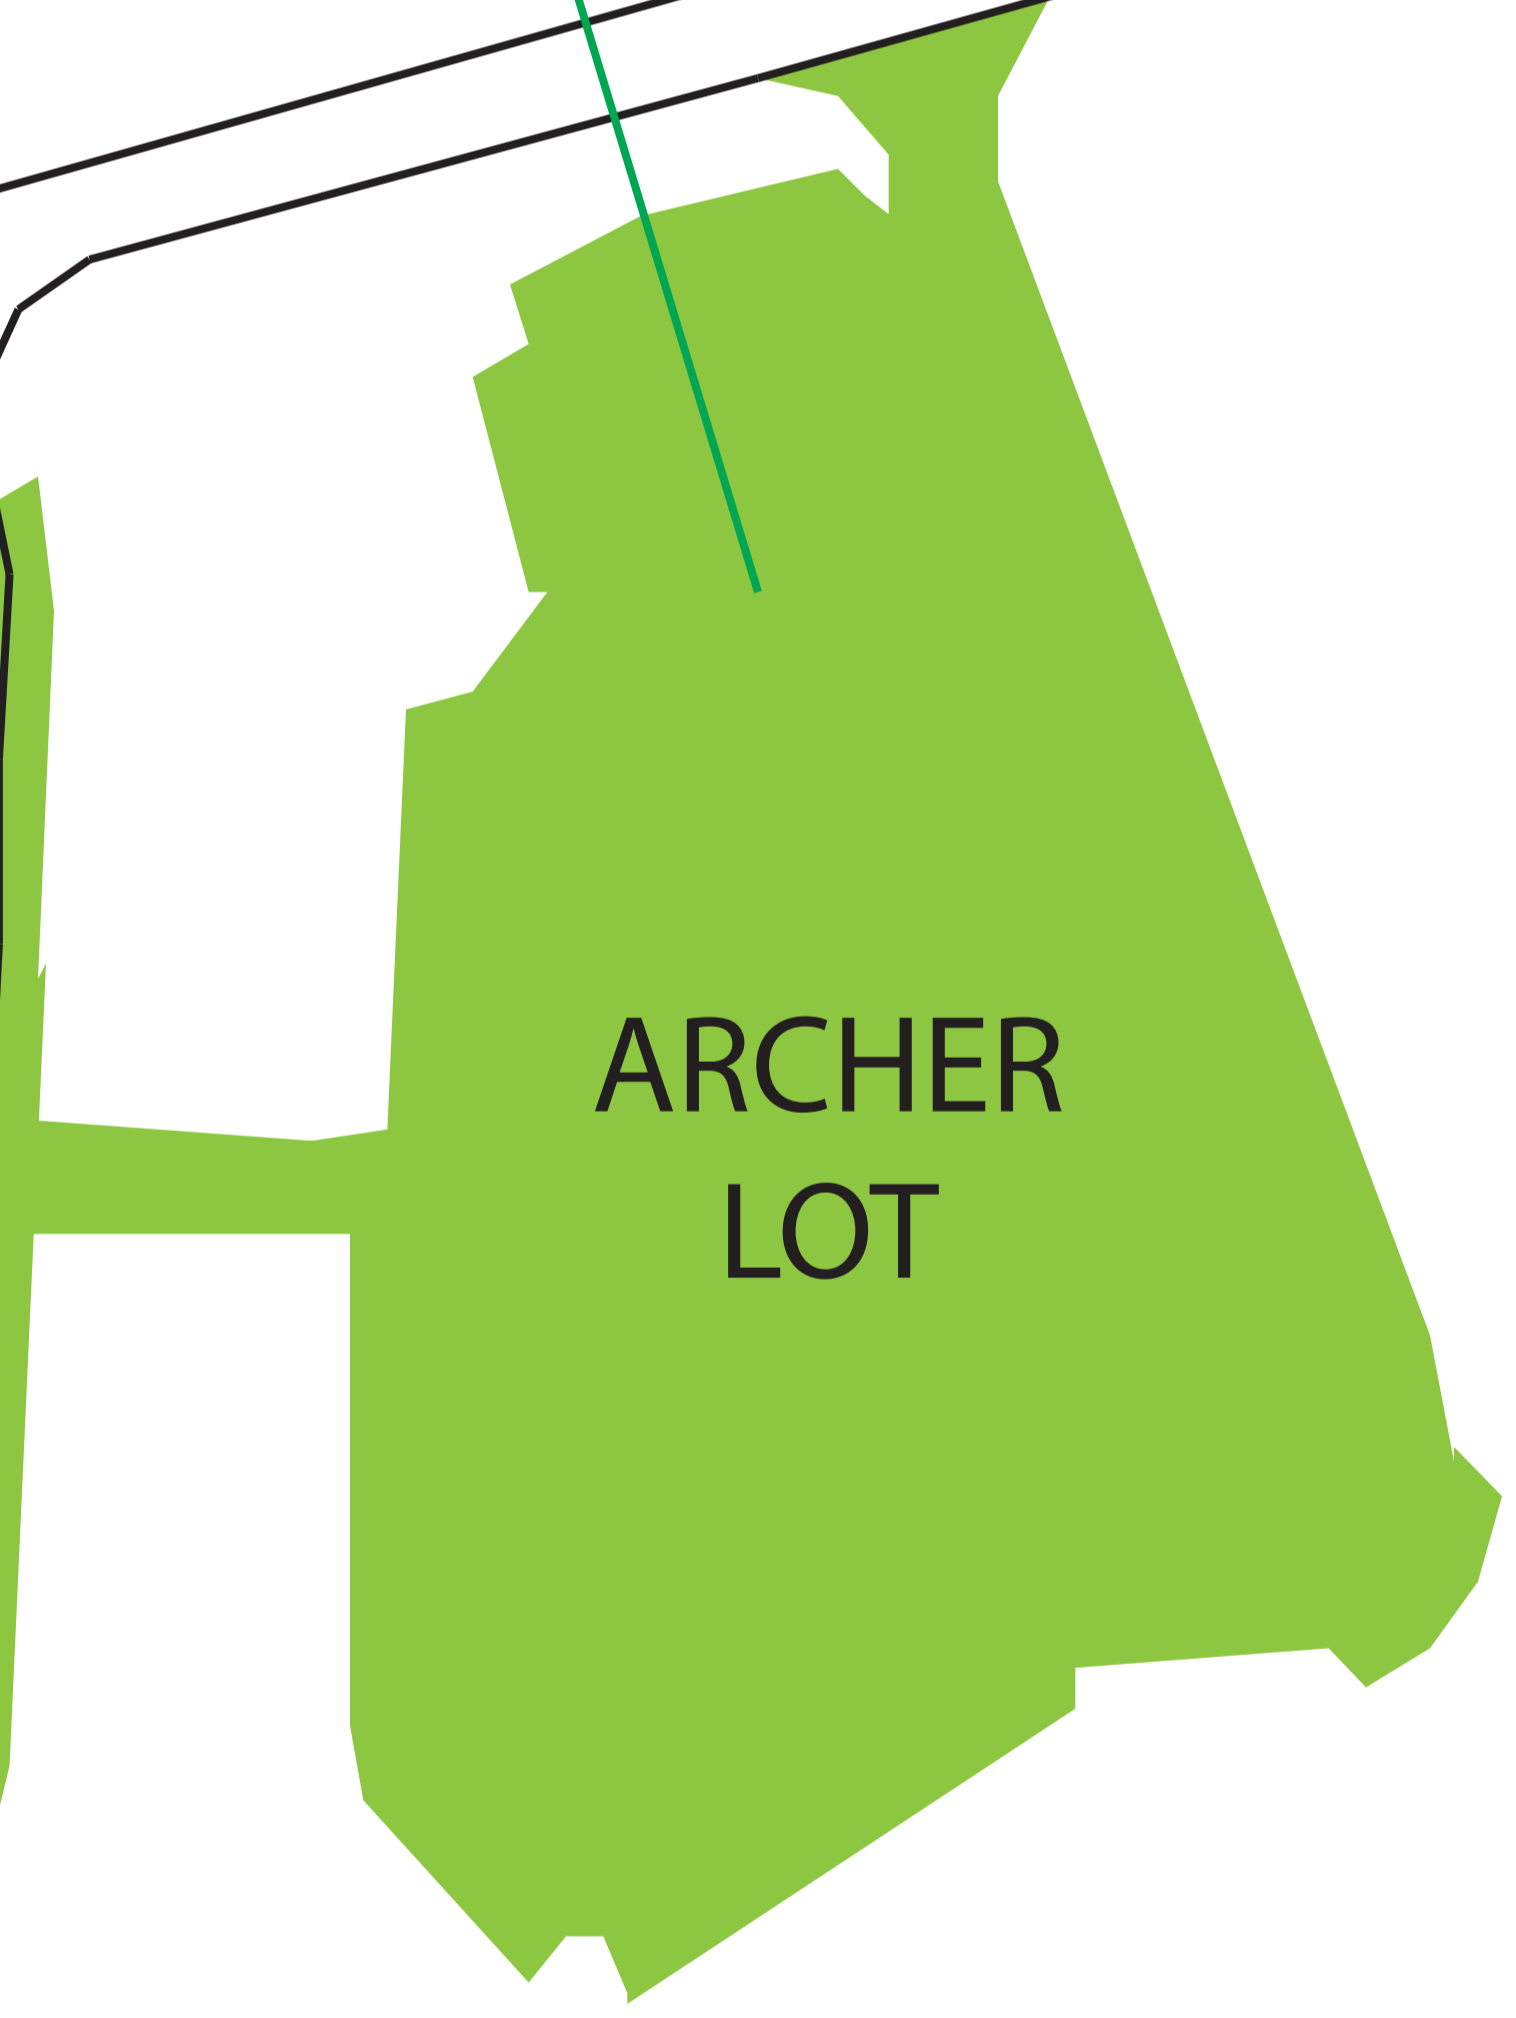

Handicap Parking is on the event site. For safety, it must close at 8am and you will not be able to leave until 9:45am.

Public Parking Lots

Private Lots
(Please be a customer of the owning business on your way home if you park here)

5K Run Start and Finish

Old McHenry Road

HISTORIC
DOWNTOWN
LONG GROVE

The Long Grove Church has given us permission for participants to utilize their lot as well.

BRIDGE

Robert Parker Coffin Road